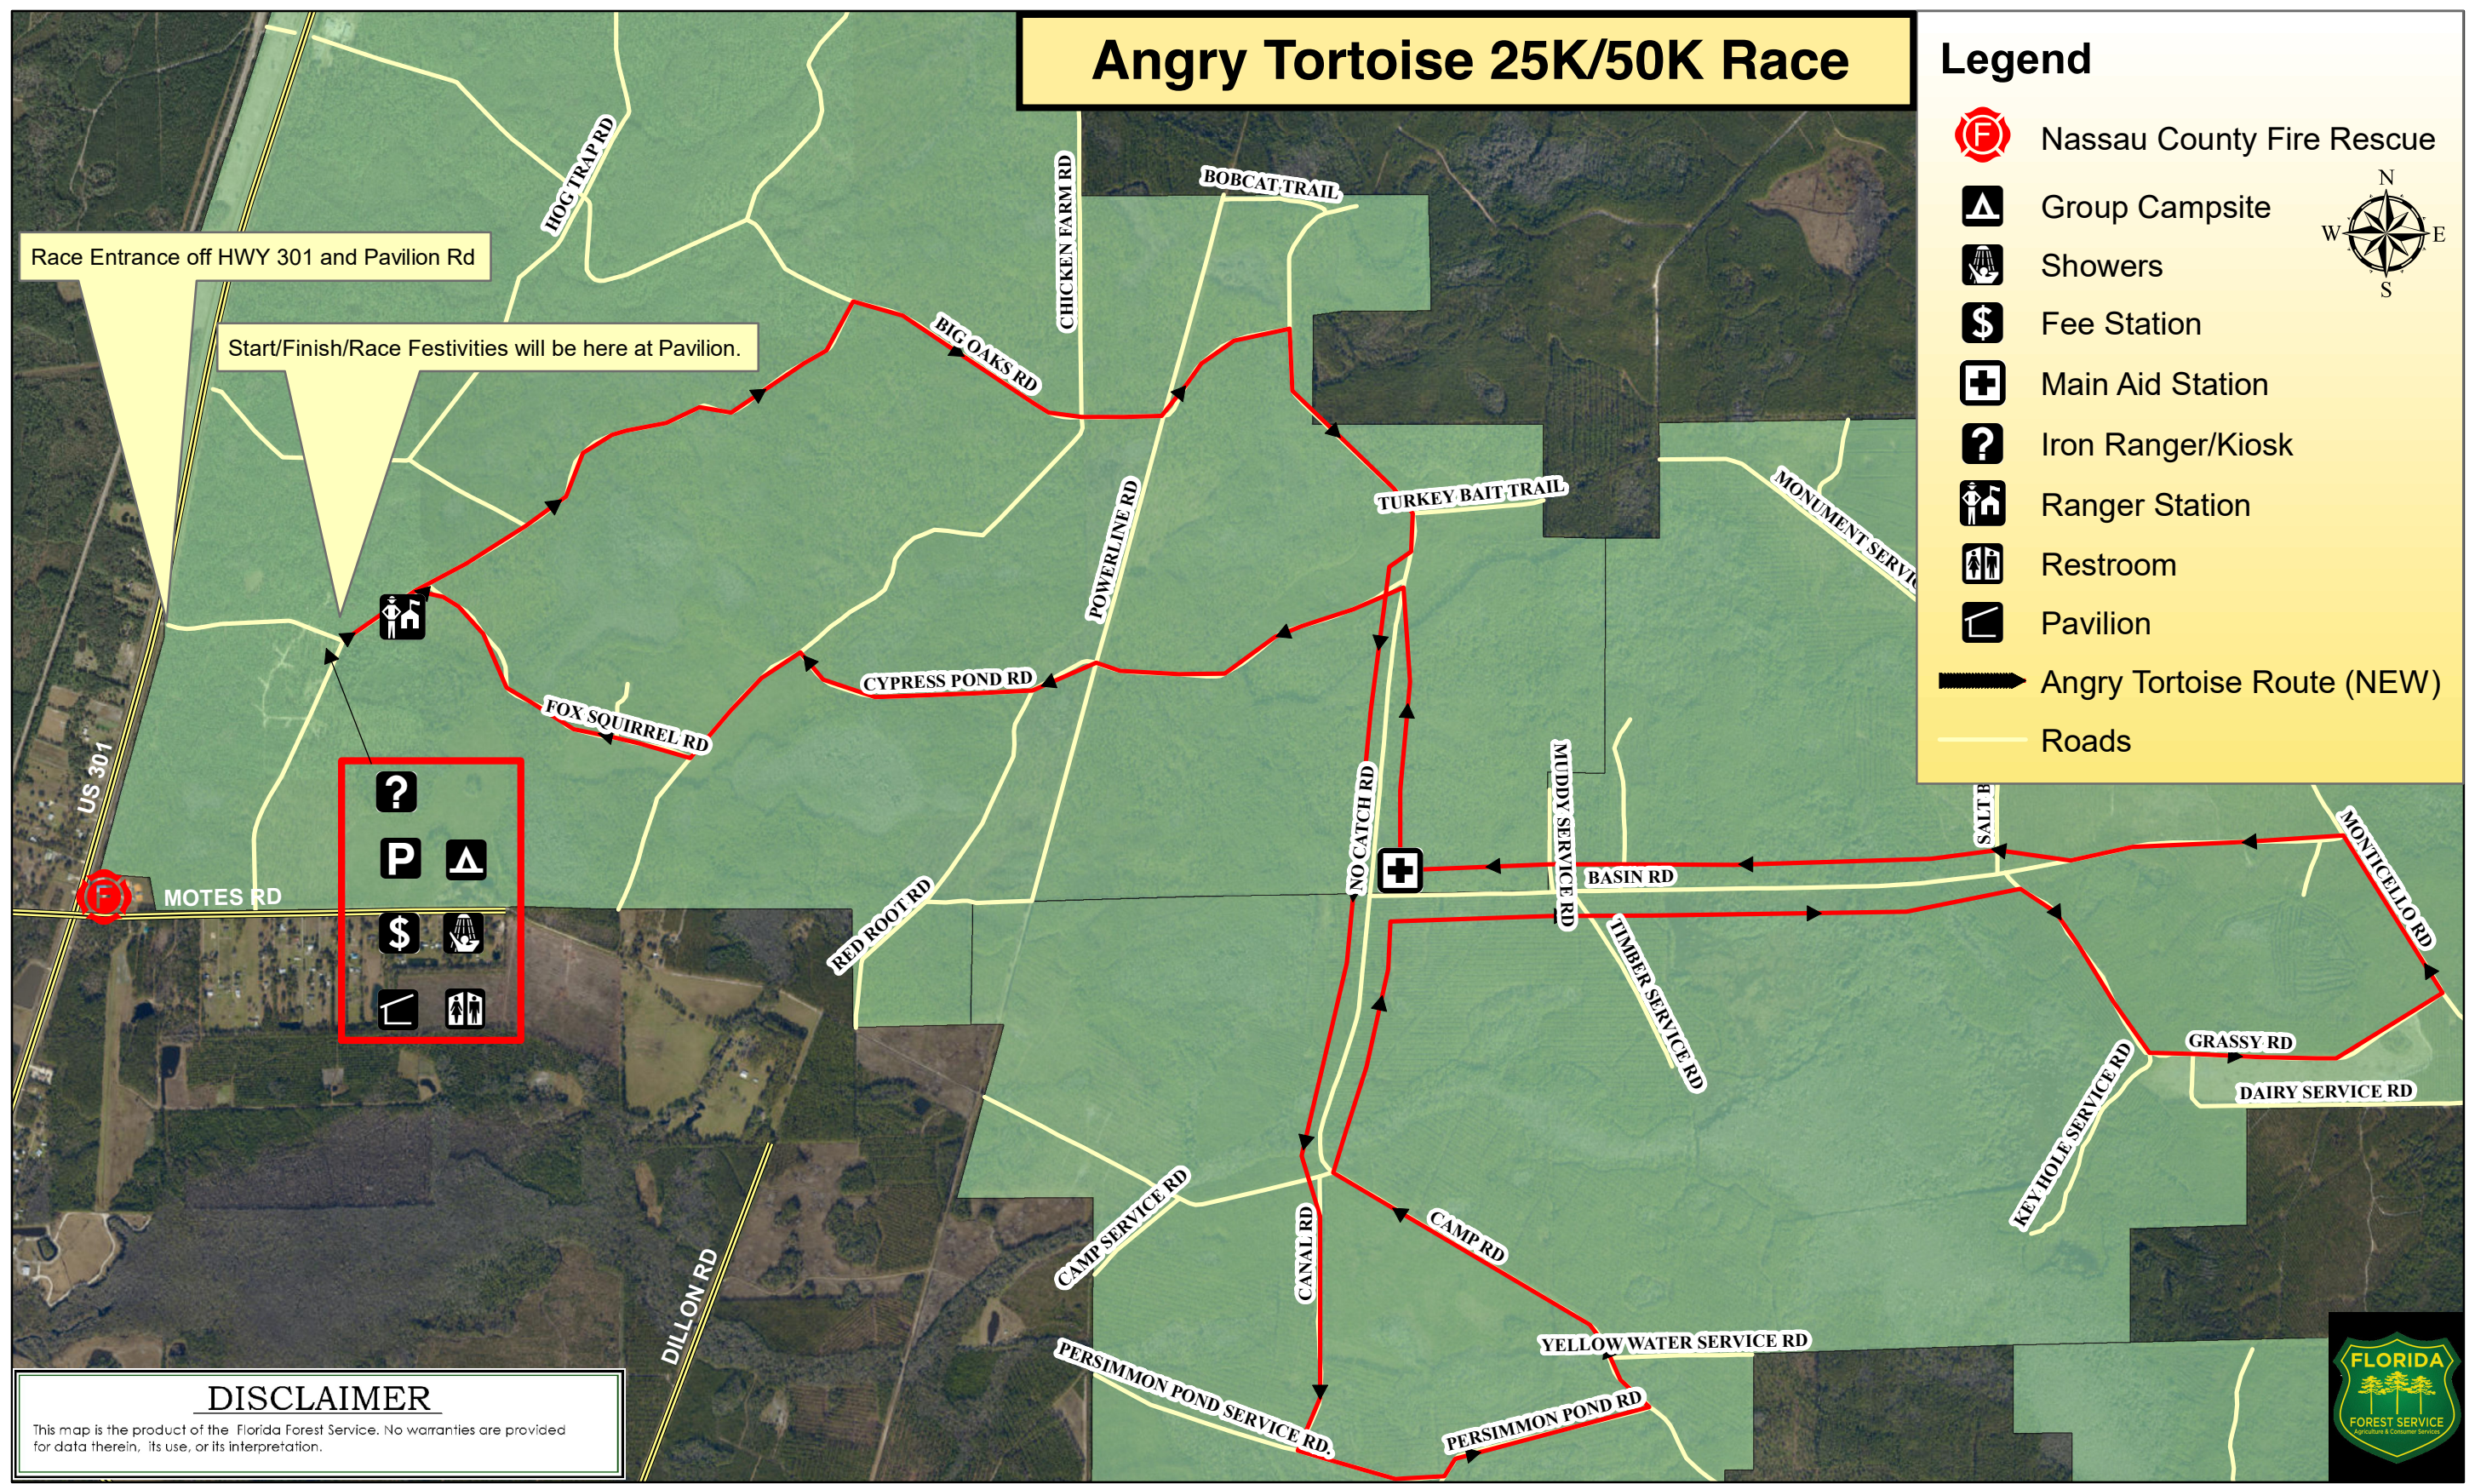

Angry Tortoise 25K/50K Race

Legend

-  Nassau County Fire Rescue
-  Group Campsite
-  Showers
-  Fee Station
-  Main Aid Station
-  Iron Ranger/Kiosk
-  Ranger Station
-  Restroom
-  Pavilion
-  Angry Tortoise Route (NEW)
-  Roads

Race Entrance off HWY 301 and Pavilion Rd

Start/Finish/Race Festivities will be here at Pavilion.

- 
-  
-  
-  

DISCLAIMER
 This map is the product of the Florida Forest Service. No warranties are provided for data therein, its use, or its interpretation.